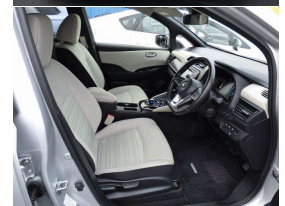

2017 Nissan Leaf X Edition

VEHICLE INFORMATION

Cash Price

Includes GST,
Registration and
licencing

$36,995

Finance this vehicle from only

$228.14

per week*

Features / Comments

[Nissan Leaf X 2017 EV]

!! FREE OFFER !!

* FREE ON ROAD COSTS! (SAVE up to $500)

* FREE 1YEAR or 10000KM DEALER WARRANTY!

!! SPECIAL DEAL !!

* FREE Delivery to Auckland, Tauranga, Rotorua, Taupo, New Plymouth! (Wellington $400+gst, Christchurch $600+gst. Please inquire for other areas.)

* Competitive Finance from NO DEPOSIT.

* Low Price Extended Warranty: 3year Protecta Unlimited Kms Breakdown Insurance.

[Features of Nissan Leaf X 2017]

- FREE NZ NEW Charge Cable included
- 147HP @ 3282RPM, Torque 236ft-lb, 241ks driving range
- 8 Airbags for your safety
- English Factory Audio system with Apple CarPlay and Android Auto Connectivity Navigation Reversing Camera Bluetooth Phone Connectivity
- Dash Audio has been converted to English
- Nissan Security System Alarm
- Steering Wheel Remote
- Heated Seats
- Heated Steering Wheel
- Reversing Camera
- Certified 29916kms
- Cruise Control
- Full Electric
- Privacy Glass (tinted glass)
- Anti locking brakes (ABS) excellent safety for wet slippery roads
- Central locking with keyless entry
- Climate control Air conditioning
- Stability Traction Control
- Power windows

*Finance calculation based on a 48 month term, no deposit and with an example annual fixed interest rate of 11.95%. Actual interest rate may be higher or lower. Includes an establishment fee of $429 and a monthly maintenance fee of $4.00. Full term amount payable of $47,453. Estimate only, not an offer of finance. Terms, conditions and lending criteria apply.